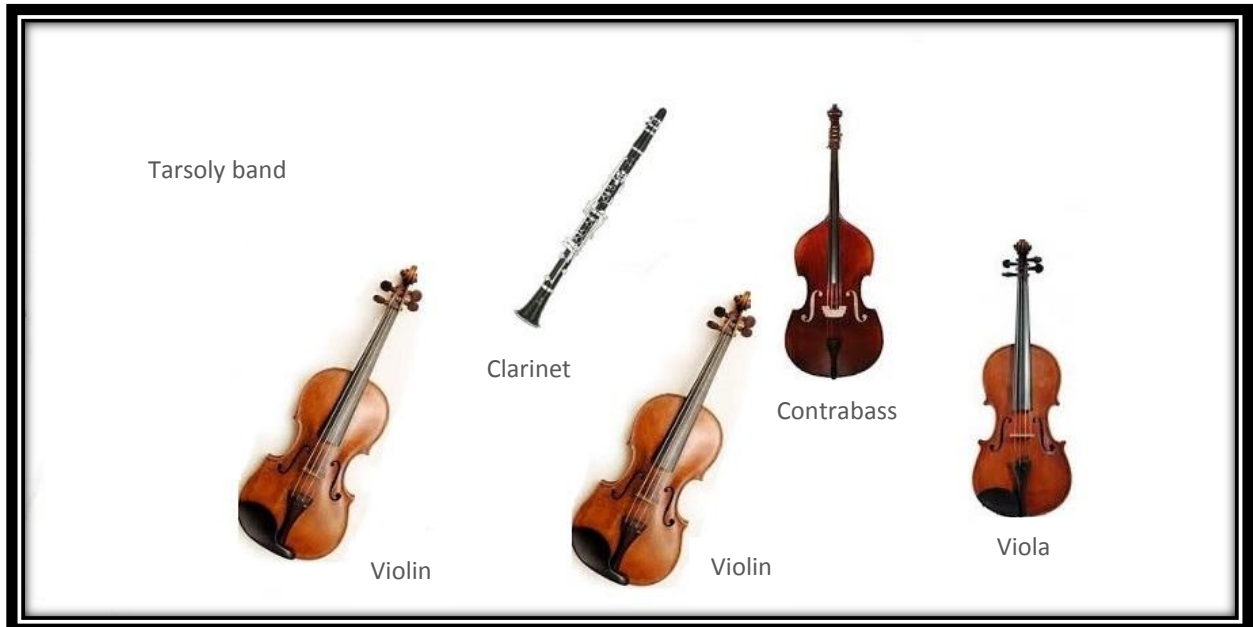

Tarsoly Band

Stage setup - version 1:

front stage

(front stage)

Technical rider of the band:

- Stringed instruments: Atm 350 Pro 35 or Pg 81 Sm 81 (Shure)
- Clarinet: Sm 57, Atm 350
- 2 monitor speakers are required.